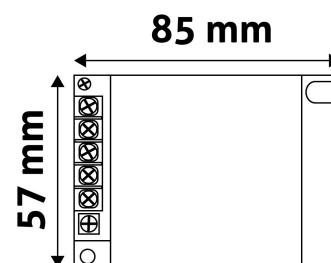

PRODUCT OUTLINE