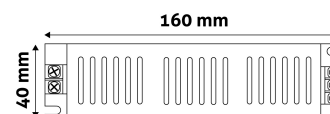

QR code:

Date of issue: 2024-12-20

Page: 2/3

PRODUCT SIZE

| | |
|------------|------|
| Magasság: | 32mm |
| Szélesség: | 40mm |
| Hosszúság: | |

PRODUCT PICTURE

CARDBOARD BOX

| | |
|---------------|---------------------|
| EAN: | 5999562288344 |
| Packaging: | 1/b 25/c |
| Dimensions: | 167mm x 45mm x 38mm |
| Net weight: | 162g |
| Gross weight: | 192g |

PRODUCT OUTLINE

CARTON

| | |
|---------------|-----------------------|
| EAN: | 5999562288351 |
| Packaging: | 1/b 25/c |
| Dimensions: | 430mm x 250mm x 340mm |
| Net weight: | 4.05kg |
| Gross weight: | 4.8kg |