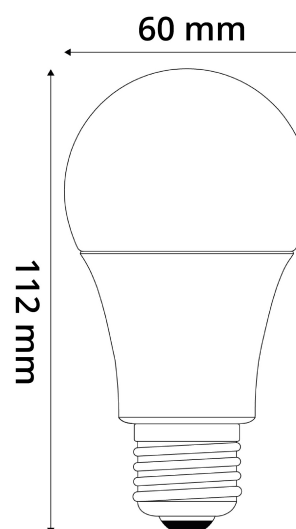

PRODUCT SIZE

Diameter: 60mm
Height: 112mm

CARDBOARD BOX

EAN: 5999097917962
Packaging: 1/b 50/c 1600/p
Dimensions: 180mm x 180mm x 70mm
Net weight: 29.5g
Gross weight: 67g

CARTON

EAN: 5999097917979
Packaging: 1/b 50/c 1600/p
Dimensions: 445mm x 200mm x 850mm
Net weight: 1.475kg
Gross weight: 3.35kg

PALLET EXAMPLE

Height:
Width: 120cm (std Euro pallet)
Mepth: 80cm (std Euro pallet)
Cartons per pallet: 32carton/pallet
Cartons per row:
Net weight: 47.2kg
Gross weight: 107.2kg

PRODUCT PICTURE

PRODUCT OUTLINE