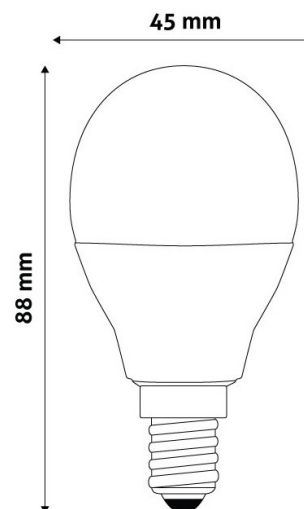

Wattage: 5.5W
Voltage: 220-240V
Beam angle: 240°
Dimmability: Yes
Lumen output: 470lm
Color temperature: RGB+W
Lifetime: 25 000h
Energy class:
CRI: 80
IP standard: IP20

BOX PICTURE

Avide Smart LED Mini Globe 5.5W RGB+W WIFI APP Control

PRODUCT SIZE

Diameter: 45mm
Height: 88mm

CARDBOARD BOX

EAN: 5999097918082
Packaging: 1/b 50/c 1200/p
Dimensions: 180mm x 180mm x 60mm
Net weight: 29.5g
Gross weight: 67g

CARTON

EAN: 5999097918099
Packaging: 1/b 50/c 1200/p
Dimensions: 430mm x 200mm x 795mm
Net weight: 1.475kg
Gross weight: 3.35kg

PALLET EXAMPLE

Height:
Width: 120cm (std Euro pallet)
Mepth: 80cm (std Euro pallet)
Cartons per pallet: 24carton/pallet
Cartons per row:
Net weight: 35.4kg
Gross weight: 80.4kg

PRODUCT PICTURE

PRODUCT OUTLINE